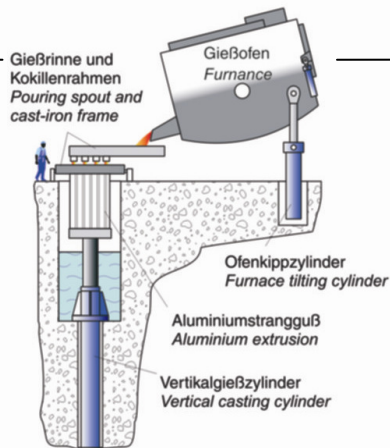

Hunger - Vertical Casting Cylinders

- only self guided with anti rotation device -

Reference list since 1985

Customer	Plant / User	Qty.	Rod- / Piston-Diameter	Stroke	Hydraulic-fluid	Hunger Drawing No.	Equipment
GKI, Mühlheim	Elkem Aluminium Lista/Norway	1	810 mm	9000 mm	Water-Oil-Emulsion	109423	
GKI, Mühlheim	Elkem Aluminium Lista/Norway	3	635 mm	9020 mm	Water-Oil-Emulsion	112081	
GKI, Mühlheim	VAW-Rheinwerk Norf/Germany	1	810 mm	10000 mm	Mineral oil	116677	
Alcoa	Alcoa, USA	2	810 mm	10160 mm	Water-Oil-Emulsion	116667-2	
Wellmann Ltd. Furnace, GB	Alcan, England	1	580 mm	9600 mm	Mineral oil	115665	
GKI, Mühlheim	Sidal, Belgium	2	500 mm	7755 mm	Mineral oil	115019	
G. Lienemann	Alusuisse, Singen	2	400 mm	750 mm	Mineral oil	113883	
Eigeltingen	Alusuisse, Singen	1	420 mm	8500 mm	Mineral oil	114902	
Alusuisse, Singen	Alusuisse, Singen	2	400 mm	7500 mm	Mineral oil	113883	
GKI, Mühlheim	Deeside/England	1	360 mm	8320 mm	Mineral oil	116055	
GKI, Mühlheim	Nedal/Netherlands	1	300 mm	300 mm	Mineral oil	114948	
März-Gautschi Trägerwilen/CH	Slovakia	2	680 mm 600 mm	8700 mm	Quintolubric , Type 822	118344	double acting