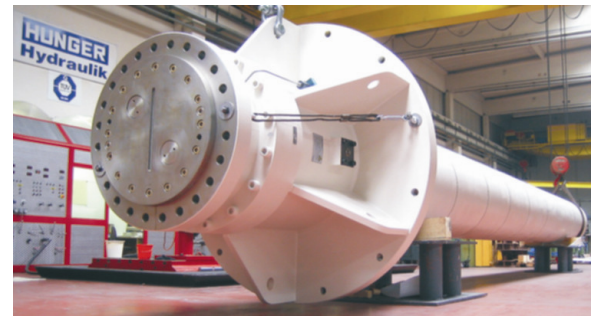

Hunger - Vertical Casting Cylinders

- only self guided with anti rotation device -

Reference list since 1985

Customer	Plant / User	Qty.	Rod- / Piston-Diameter	Stroke	Hydraulic-fluid	Hunger Drawing No.	Equipment
GKI, Mühlheim	Elkem Aluminium Lista/Norway	1	810 mm	9000 mm	Water-Oil-Emulsion	109423	
GKI, Mühlheim	Elkem Aluminium Lista/Norway	3	635 mm	9020 mm	Water-Oil-Emulsion	112081	
GKI, Mühlheim	VAW-Rheinwerk Norf/Germany	1	810 mm	10000 mm	Mineral oil	116677	
Alcoa	Alcoa, USA	2	810 mm	10160 mm	Water-Oil-Emulsion	116667-2	
Wellmann Ltd. Furnace, GB	Alcan, England	1	580 mm	9600 mm	Mineral oil	115665	
GKI, Mühlheim	Sidal, Belgium	2	500 mm	7755 mm	Mineral oil	115019	
G. Lienemann	Alusuisse, Singen	2	400 mm	750 mm	Mineral oil	113883	
Eigeltingen	Alusuisse, Singen	1	420 mm	8500 mm	Mineral oil	114902	
Alusuisse, Singen	Alusuisse, Singen	2	400 mm	7500 mm	Mineral oil	113883	
GKI, Mühlheim	Deeside/England	1	360 mm	8320 mm	Mineral oil	116055	
GKI, Mühlheim	Nedal/Netherlands	1	300 mm	300 mm	Mineral oil	114948	
März-Gautschi Trägerwilen/CH	Slovakia	2	680 mm 600 mm	8700 mm	Quintolubric , Type 822	118344	double acting